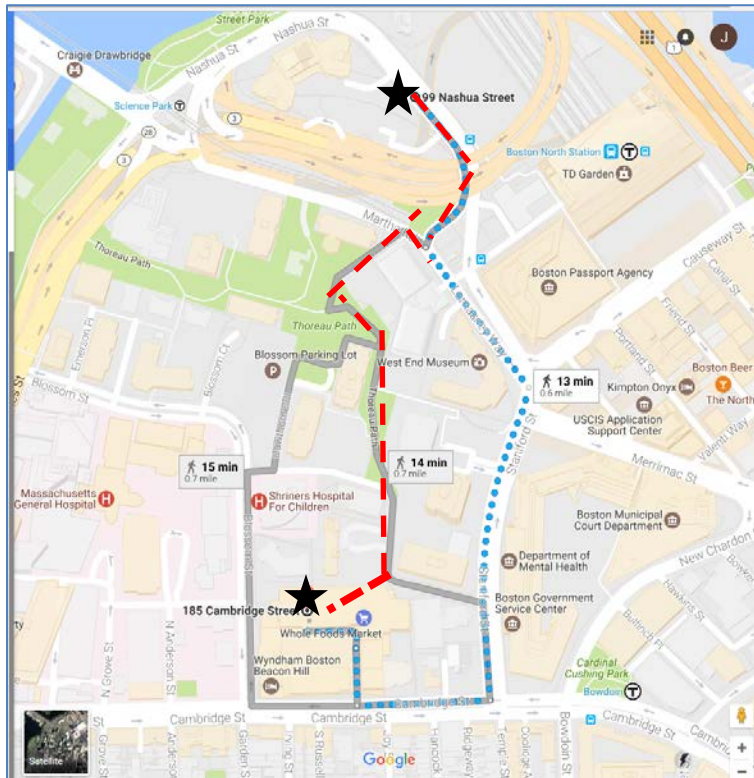

Building Leadership in Global Health Equity

New England Conference for Trainees

Sponsored by the Massachusetts Medical Society and its Committee on Global Health

Parking Instructions

Parking address: 99 Nashua Street, Boston, MA 02114

Event address: 185 Cambridge Street, Boston, MA 02114

— — — Quickest route (entry to Cambridge Street Plaza will be via walking path off of William Cardinal O'Connell Way).

**Please allow 10-15 minutes to walk from the parking lot to the event site.*

Detailed Instructions:

- Start: **99 Nashua Street**
- Head southeast on Nashua St/Red Auerbach Way toward Martha Rd
- Turn right onto Martha Rd
- Turn left toward Thoreau Path
- Turn left onto Thoreau Path
- Continue onto William Cardinal O'Connell Way
- Take walking path located in the back of Whole Foods to the Cambridge Street Plaza
- Arrive: **185 Cambridge Street**